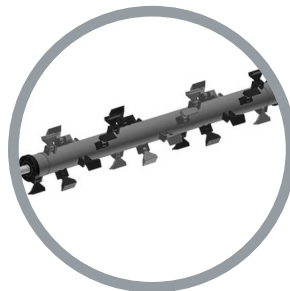

# FMR PERFECT MULCHER

The FMR Perfect is one of the heaviest duty pruning mulchers on the market making it the ideal choice for the large-scale vineyard, orchard or contractor with the capacity to mulch 120-150mm material.

## STANDARD EQUIPMENT AND FEATURES:

- 180mm rotor diameter
- 2.2kg flail with 20mm bolt
- 120hp Comer gearbox
- Hydraulic off-set headstock
- Free-wheeling gearbox
- Automatic belt tensioner
- Counter hammers included
- 194mm rear roller with 10mm wall
- Domex™ steel body
- Twin skin construction (8mm + 10mm)
- Pruning rakes every 100mm
- Heavy duty skids as standard
- Chains and flaps on front as standard

TWIN SKIN DOMEX™ STEEL CONSTRUCTION (6MM + 8MM)

ROTOR HELICOIDAL

FRONT PROTECTION CHAINS

REAR ADJUSTABLE RAKES