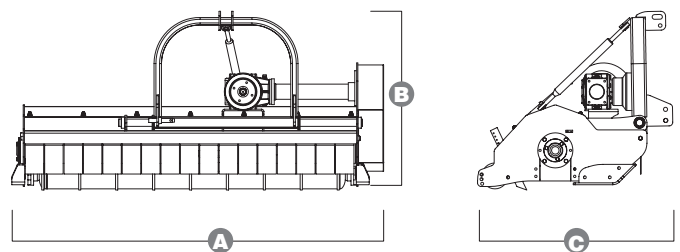

FMR PERFECT MULCHER

The FMR Perfect is one of the heaviest duty pruning mulchers on the market making it the ideal choice for the large-scale vineyard, orchard or contractor with the capacity to mulch 120-150mm material.

STANDARD EQUIPMENT AND FEATURES:

- 180mm rotor diameter
- 2.2kg flail with 20mm bolt
- 120hp Comer gearbox
- Hydraulic off-set headstock
- Free-wheeling gearbox
- Automatic belt tensioner
- Counter hammers included
- 194mm rear roller with 10mm wall
- Domex™ steel body
- Twin skin construction (8mm + 10mm)
- Pruning rakes every 100mm
- Heavy duty skids as standard
- Chains and flaps on front as standard

MODEL SPECIFICATIONS:

Model	mm	kg	n°	n°	C.V	R.P.M	n°	A	B	C
TPF160	1600	796	16	32+16	48-60	540	4	1800	1050	1400
TPF180	1800	896	20	40+20	55-75	540	5	2000	1050	1400
TPF200	2000	989	22	44+22	65-80	540	5	2200	1050	1400
TPF220	2200	945	22	44+22	80-100	540	5	2400	1050	1400
TPF250	2500	1070	24	48+24	90-125	540	5	2700	1050	1400

TWIN SKIN DOMEX™ STEEL CONSTRUCTION (6MM + 8MM)